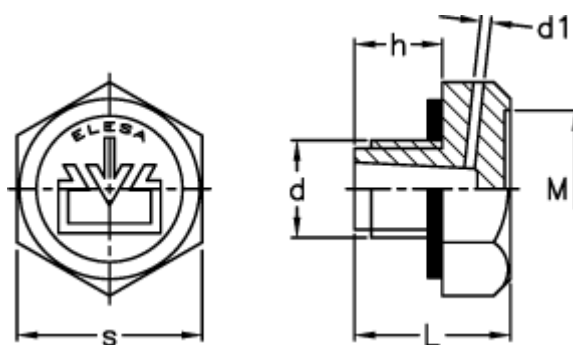

Article number: 2311058683

Description: E+G Oil fill plug, w/breather hole
TCDF.40x1,5, black

Measures

d = M40x1,5

d1 = 2

h = 14

L = 24

M = 38.0

s = 46

Tightening torque N m = 15 til 18